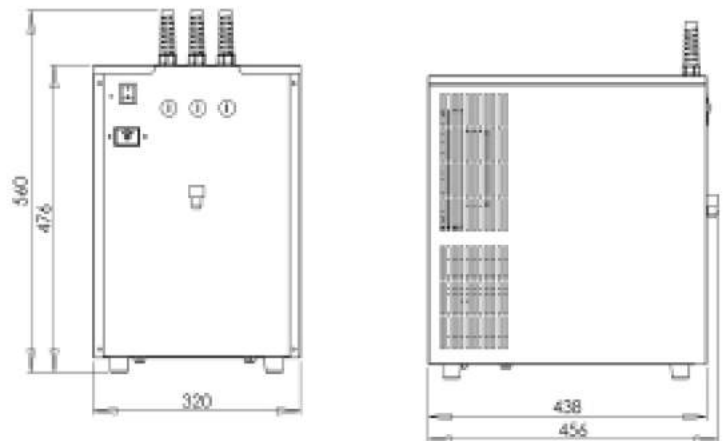

EauVation Acqua 80i

Dimensions	
Width	320mm
Depth	456mm
Height (including wheels and tap)	476mm

Water Connection	
Cold water mains portable supply	3/4 BSP Isolator
Water Pressure	Min 1.5/Max 3.5 Bar
Excess spillage into drip tray	No drainage required

Electrical Connection	
Mains supply	230 V 1Ph 50 Hz
Run Current	3.47 amps
Start Current	7.0 amps
Fuse at	10 amps
Supply Lead	2M main cable 3 pin UK plug

Refrigeration Performance	
Ice bank weight	6.5 Kg
Maximum ambient temperature	32 °C
Refrigerant type/charge	HFC R134a

Weight	
Packed	40kg
Unpacked	37kg
Operational	40kg

Model/type	Incoming water temp °C	Filtered still water Capacity per hour (Litres)	Filtered still water Capacity per hour (750ml Bottles)	Filtered still water Capacity per hour (500ml Bottles)	Filtered sparkling water Capacity per hour (litres)	Filtered sparkling water Capacity per hour (750ml Bottles)	Filtered sparkling water Capacity per hour (500ml Bottles)
EauVation Acqua 80i	10	70	93	140	70	93	140
	12	70	93	140	70	93	140
	15	70	93	140	52	69	104