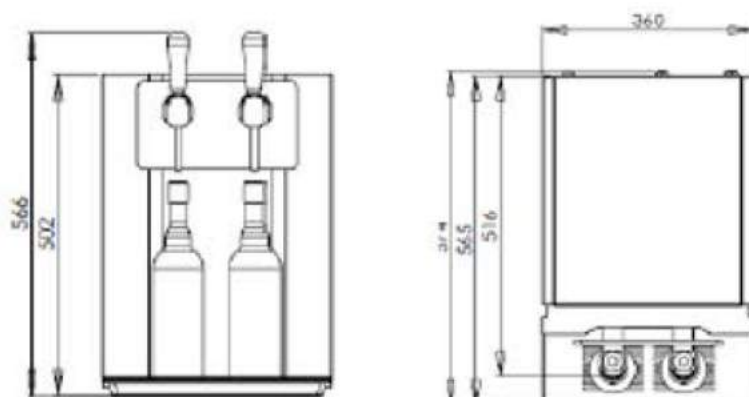

EAU VATION®

EauVation Acqua 80T

Dimensions

Width	360mm
Depth (Excluding Drip Tray)	496mm
Depth (Including Drip Tray)	574mm
Height (Main Unit)	502mm
Height (Including Taps)	566mm

Water Connection

Cold water mains portable supply	3/4 BSP Isolator
Water Pressure	Min 1.5/Max 3.5 Bar
Excess spillage into drip tray	No drainage required

Electrical Connection

Mains supply	230 V 1Ph 50 Hz
Run Current	5.1 amps
Start Current	10.7 amps
Fuse at	10 amps
Supply Lead	2M main cable 3 pin UK plug

Refrigeration Performance

Ice bank weight	5 Kg
Maximum ambient temperature	32 °C
Refrigerant type/charge	R290

Weight

Packed	35 kg
Unpacked	34 kg
Operational	40 kg

Model/type	Incoming water temp °C	Filtered still water Capacity per hour (Litres)	Filtered still water Capacity per hour (750ml Bottles)	Filtered still water Capacity per hour (500ml Bottles)	Filtered sparkling water Capacity per hour (litres)	Filtered sparkling water Capacity per hour (750ml Bottles)	Filtered sparkling water Capacity per hour (500ml Bottles)
EauVation Acqua 80T	10	50	66	100	50	66	100
	12	45	60	90	45	60	90
	15	40	53	80	25	33	50

Classeq, Roebuck Way, Knowlhill,
Milton Keynes, MK5 8WH.
Telephone: 00 44 (0)1908 359000
Email: sales@classeq.co.uk